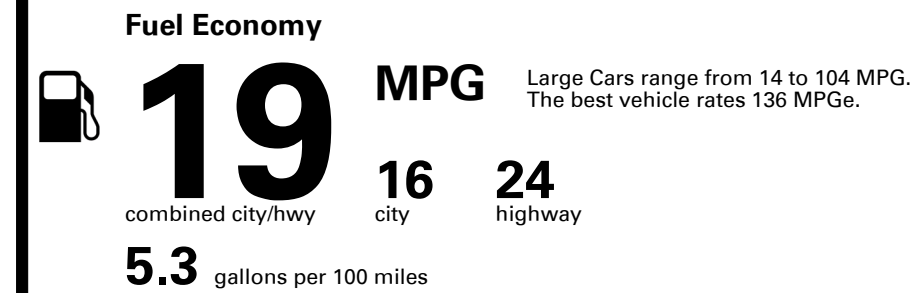

SHIPPED TO: NC048

Inland Freight & Handling : \$975.00

VIN: KMHGN4JF0JU257742	ENGINE: G8BEHU097887	EXTERIOR COLOR: HIMALAYAN GRAY	INTERIOR/SEAT COLOR: BLACK/BLACK
MODEL: B2452R85	PORT OF ENTRY: BR	TRANSPORT: TRUCK	ACCESSORY WEIGHT: 14 lbs./ 6 kgs.

TOTAL PRICE: \$58,260.00

EMISSIONS:
This vehicle is certified to meet emission requirements in all 50 states

EPA DOT Fuel Economy and Environment

Gasoline Vehicle

You spend \$4,250 more in fuel costs over 5 years compared to the average new vehicle.

Annual fuel cost \$2,200

Fuel Economy & Greenhouse Gas Rating (tailpipe only)

Smog Rating (tailpipe only)

This vehicle emits 474 grams CO₂ per mile. The best emits 0 grams per mile (tailpipe only). Producing and distributing fuel also create emissions; learn more at fueleconomy.gov.